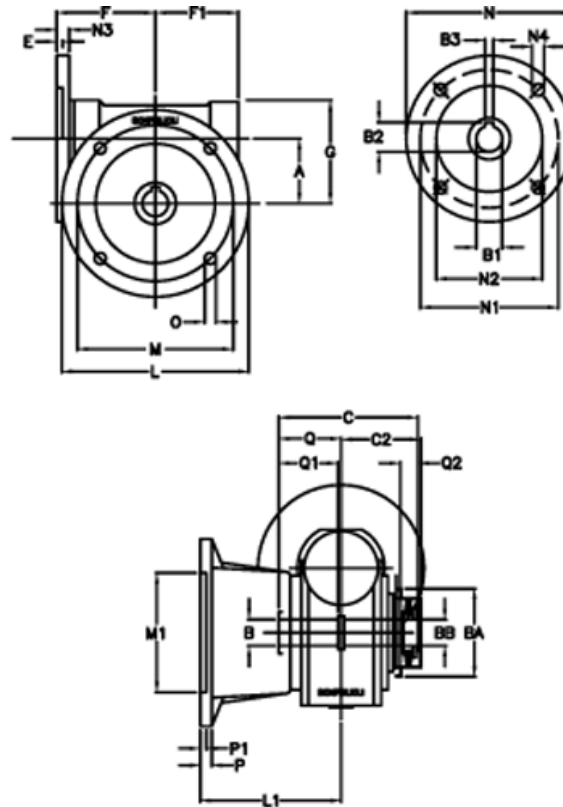

Article number: 390204908062336

Description: Worm Gear with Torque Limiter
VF 49-L2-FA-80 P63B14

Measures

a = 49.5	C2 = 64	m = 90	P = 12
B = 25	Description = VF 49FA-xx-63B14	M1 = 70	P1 = 10
B1 E7 = 11	E = 3	N = 90	Q = 51.0
B2 = 12.8	F = 70	N1 = 75	Q1 = 41
B3 H9 = 4	F1 = 63	N2 = 60	Q2 = 15
BA = 63	g = 80	N3 = 7.0	
BB H7 = 14	L = 125	N4 = 6.0	
C = 105	L1 = 115	O = 10.5	